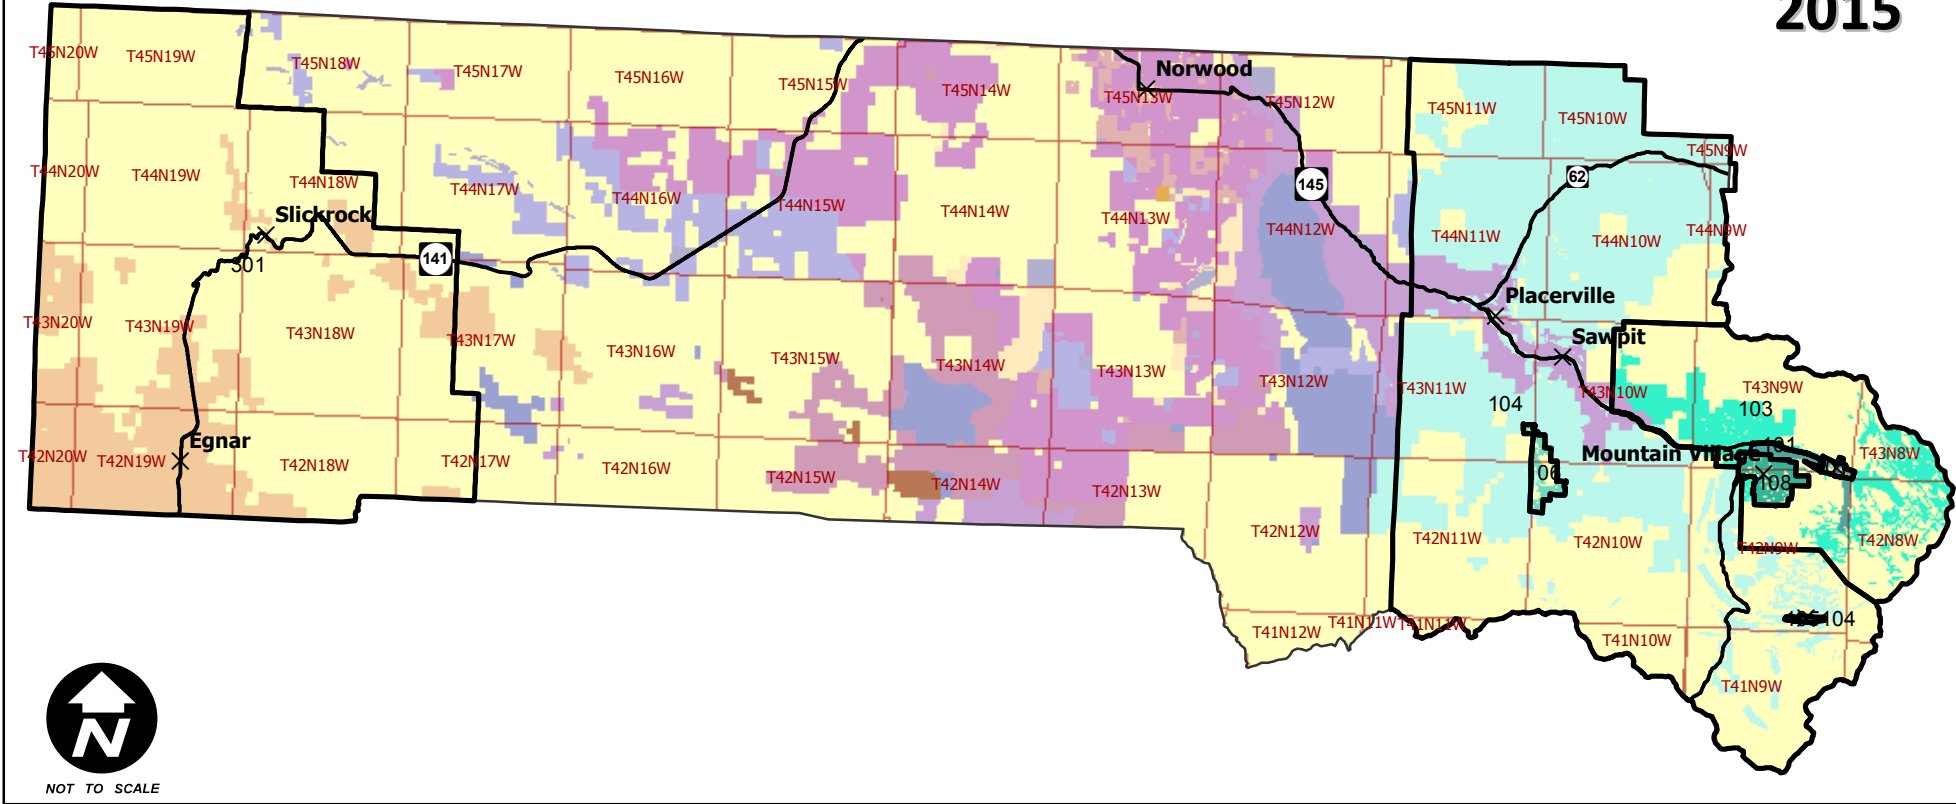

San Miguel County, CO Tax Districts by Parcel 2015

Legend

Tax Area	Color	Tax Area	Color
101	Dark Teal	201	Tan
103	Bright Green	202	Light Blue
104	Light Teal	203	Reddish Tan
105	Cyan	204	Light Purple
106	Medium Teal	205	Medium Purple
107	Dark Teal	208	Pink
Exempt	Yellow	209	Light Purple
108	Dark Teal	210	Light Purple
110	Cyan	211	Light Purple
209	Light Purple	212	Medium Purple
201	Tan	301	Light Orange
202	Light Blue	303	Light Orange
203	Reddish Tan	304	Brown
204	Light Purple	305	Dark Orange
205	Medium Purple		

Mill levies are available at
www.sanmiguelcountyco.gov/assessor

To find the tax area for your parcel, go to
www.sanmiguelcountyco.gov/propertysearch
 and use the Property Info Online application
 to locate your parcel and find the tax area.

[20150427_tax_districts_by_parcel.mxd]