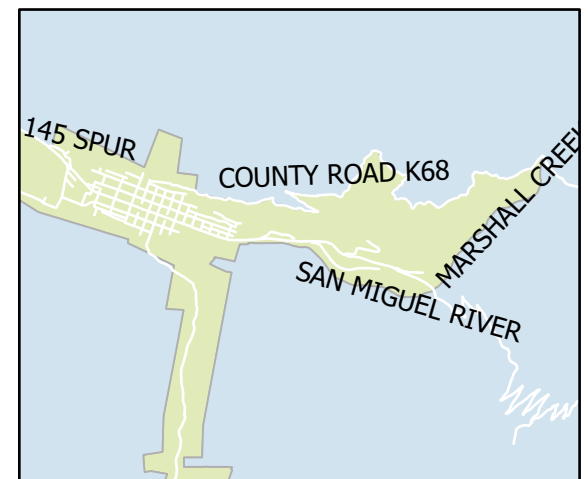

Ilium

Valley Floor

Telluride

2021 Commissioner Redistricting OPTION 2

2021 Option 2

District

- 1
- 2
- 3

Interactive maps:
www.sanmiguelcountyco.gov/redistricting2021

Path \\tridefs\gis\GIS\GISProjects\BOCC\PROJECTS\Census2020\Census2020.aprx 10/21/2021
 Disclaimer
 Heather.Widlund.gis@sanmiguelcountyco.gov
 This information is a product of the San Miguel County GIS Department and is intended for the display of relative positions and locations only. Users of this information agree that no assertion or warranty of any kind has been made by San Miguel County as to its accuracy. The presence on the map of a road feature does not indicate public access.